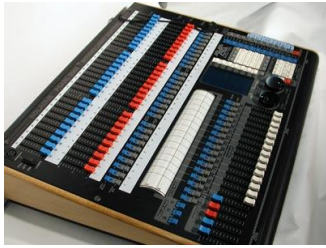

2

Silk Flame Effect Light 1.2m

5

UV Lights

4

Control Desks & Equipment

Quantity Available

Avolites Pearl 2000 (2004 software)

1

Zero 88 Fat Frog

1

Zero 88 Sirius 24

1

Strand MX 48 Channel

1

Chauvet Stage Designer 50 (24 channel)