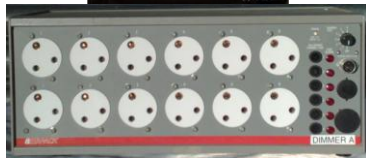

Dimmer Packs