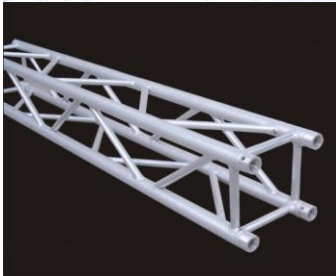

Dimmer Packs 18way

Dimmer Packs

Miscellaneous

Quantity
Available

Socapex Multicore Lighting Cable
(Various Lengths)

3 Phase Distribution Equipment

Truss 250 x 250 square truss
3metre lengths

6